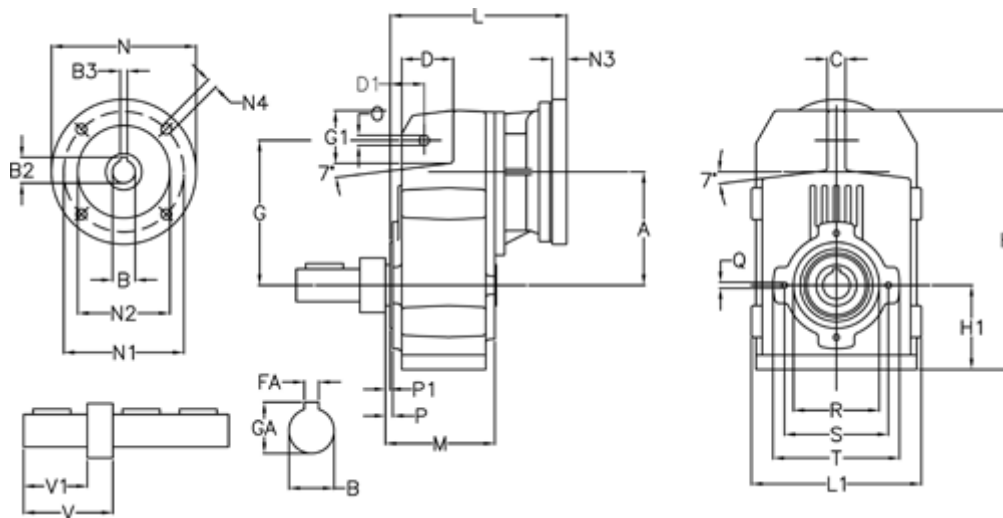

Article number: 29560217421220

Description: Shaft mounted gear  
A253R-174,2-P63B5

## Measures

A = 128.75	FA = 10	M = 135.5	Q = M10x14
B = 35	G = 162	N = 140	R = 110
B1 = 11	G1 = 58.0	N1 = 115	S = 130
B2 = 12.8	GA = 38.0	N2 = 95	T = 150
B3 = 4	H = 290.5	N4 = M8x19	V = 93.0
C = 20	H1 = 93.5	O = 13	V1 = 60
D = 57.0	L = 213.0	P = 6.0	
D1 = 43.5	L1 = 188	P1 = 3.5	